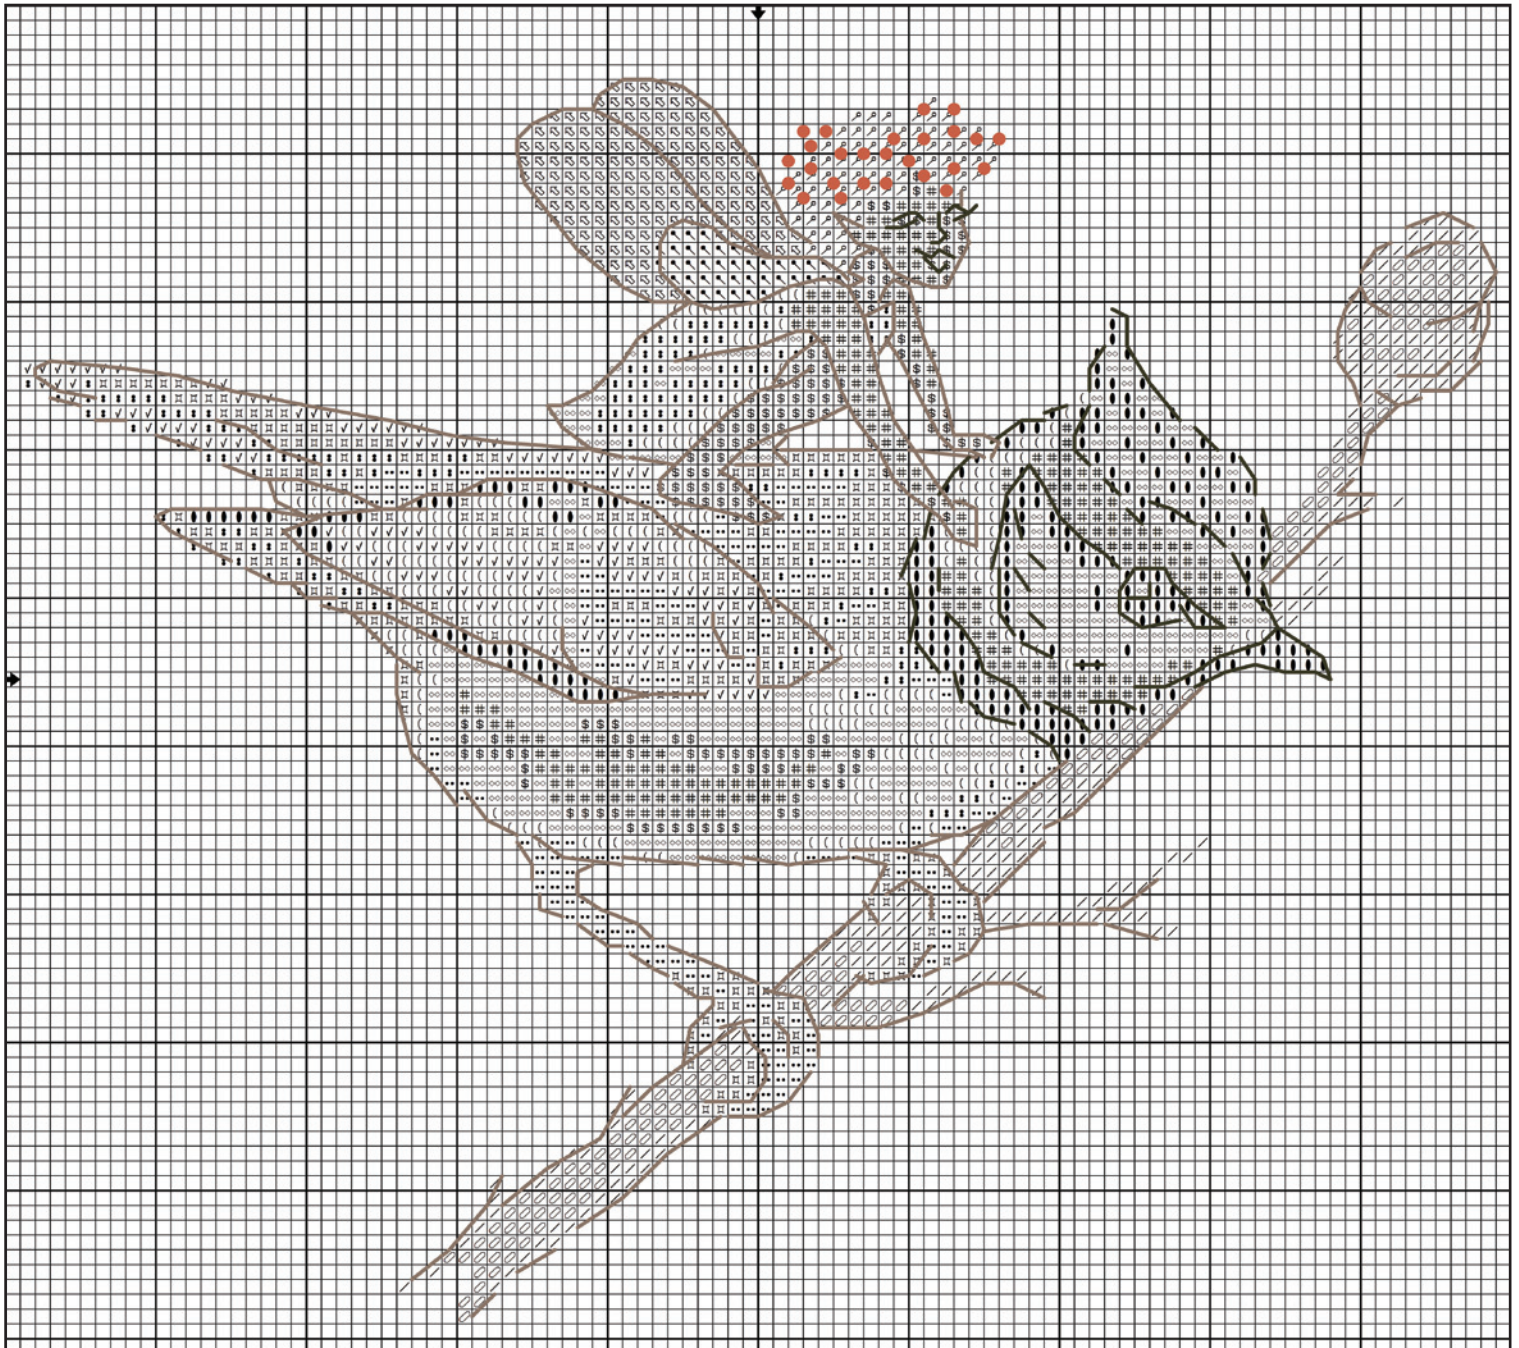

# Mésange Huppée

courtesy of Annaïck Chauvel of NIMUE Fée Main

	⦿	••	◇◇	\$	●	#	⊞	√	(	↶	⦿	⦿	/	⦿	Backstitch	
DMC	407	841	842	950	3371	3370	3860	3861	3864	950	3770	3864	3861	407	3371	3860
Stitch	X	X	X	X	X	X	X	X	X	\	\	/	/	/	—	—
Strands	2	2	2	2	2	2	2	2	2	2	2	2	2	2	1	1

Wichelt Fabric: 65-94 White Chocolate Linen 32ct or 355-94 White Chocolate Aida 16ct

Mill Hill Petite Glass Bead: #40553 Old Rose

Instructions: Stitch 2 strand over 2 unless otherwise noted.

Design Size: 6.1" x 5.1"

	●
Bead	40553
Stitch	/
Strands	1