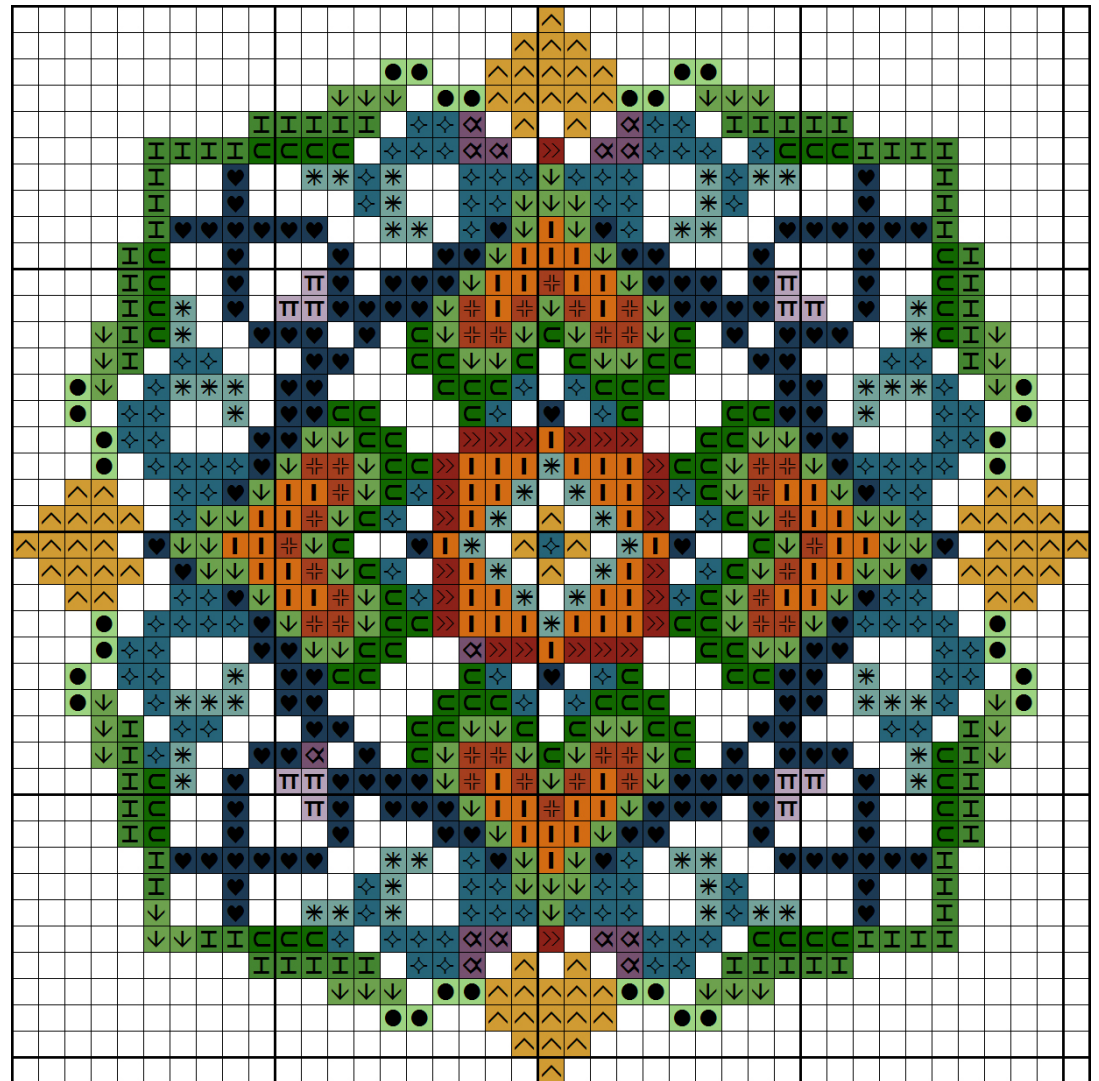

FREE GRAPH

"Color Matters"

by
Lynda Keske

Keslyn's

FREE GRAPH

Keslyn's

Stitch Count: 41 x 41
If stitched on 14 count
fabric the design size
will be 2.93 x 2.93

Anchor Thread Colors

- 241
- ↓ 243
- I 244
- C 245
- >> 341
- Π 870
- ⊗ 872
- ^ 890
- I 1003
- ≠ 1004
- ♥ 1035
- ◇ 1066
- * 1070

Designed especially for
Wicht by Lynda Keske,
Keslyn's

Copyright © 2016 Keslyn's